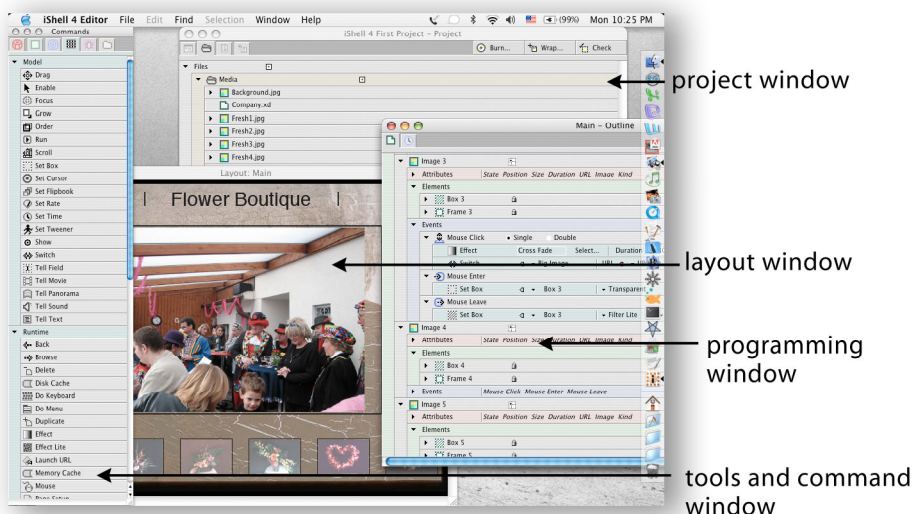

iShell 4 is a powerful tool for building secure, interactive CD and DVD-ROMs. With iShell 4 you will create your first CD-ROM in 30 minutes. Professional multimedia authoring has never been easier.

With iShell 4 for Windows XP or Mac OS X, you can produce sales and marketing projects, education titles, virtual tours and dozens of other applications in a fraction of the time required using other tools. Additional software for CD-ROM burning, data conversion, data encryption, and installation are not required.

Protect

The new "wrap" feature bundles your media into a single, high-performance, protected file. Protect your valuable media assets, and your code.

Burn

The new "burn" feature allows developers to create and deploy a project right in the easy to use iShell interface. Now, you can burn with one click of the mouse!

Deliver

Your completed project automatically plays on Windows XP and Mac OS X devices. Installation of all required media player software is handled automatically.

Features

- CD-ROM Authoring
- Visual programming environment
- Extensive XML support
- Timeline and Animation Editors
- Cross-platform authoring
- Extensive support for QuickTime
- Visual Debugger
- Unicode text support
- Also build kiosks, networked eLearning environments and more

Showcase

"While at Disney I used Director to make presentations for top executives. There are few situations as

frustrating as trying to make last minute changes in Director with a CEO looking over your shoulder and a full boardroom waiting. . . With iShell, my only concern is, when the client is looking over my shoulder"

Windows

Pentium class processor
Microsoft Windows
98/NT/2000/XP
32 MB of RAM recommended
Minimum 10 MB free hard disk space
QuickTime 5.02 or greater

Macintosh

Macintosh PowerPC
Mac OS X 10.2
32 MB of available RAM
Minimum 10 MB free hard disk space
QuickTime 6.0 or greater

Increase Revenue, Reduce Costs

Significant production time can be saved with iShell 4's reusable objects. Interactive elements are easily manipulated with an expandable, drag and drop, object-oriented environment.

www.tribeworks.com

Tribeworks, Inc • 988 Market St., Suite 401 • San Francisco • CA 94102

Tel. 800-807-4458 / Intl. 415-674-5529